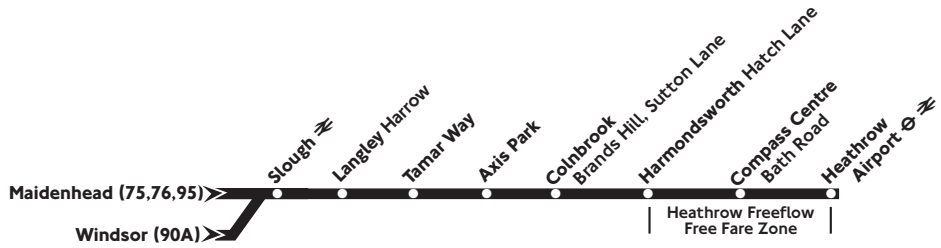

75, 76, 90A, 95

Maidenhead - Slough - Heathrow Airport

Route 75 runs daily. Route 76 runs Mondays to Saturdays except evenings. Route 90A runs evenings and early Sunday morning. Route 95 runs Monday to Saturday evenings.

* - 90A on Saturdays % - Journeys at 1820, 1920, 2020, 2120 and 2220 from Slough are route 90A and start from Windsor C - On schooldays starts from Newlands School Bath Road at 1558 M - Starts from St Andrew's Way Mercian Way at 0546 MF - Monday-Friday only Sa - Saturday only W - from Windsor (see separate timetable)